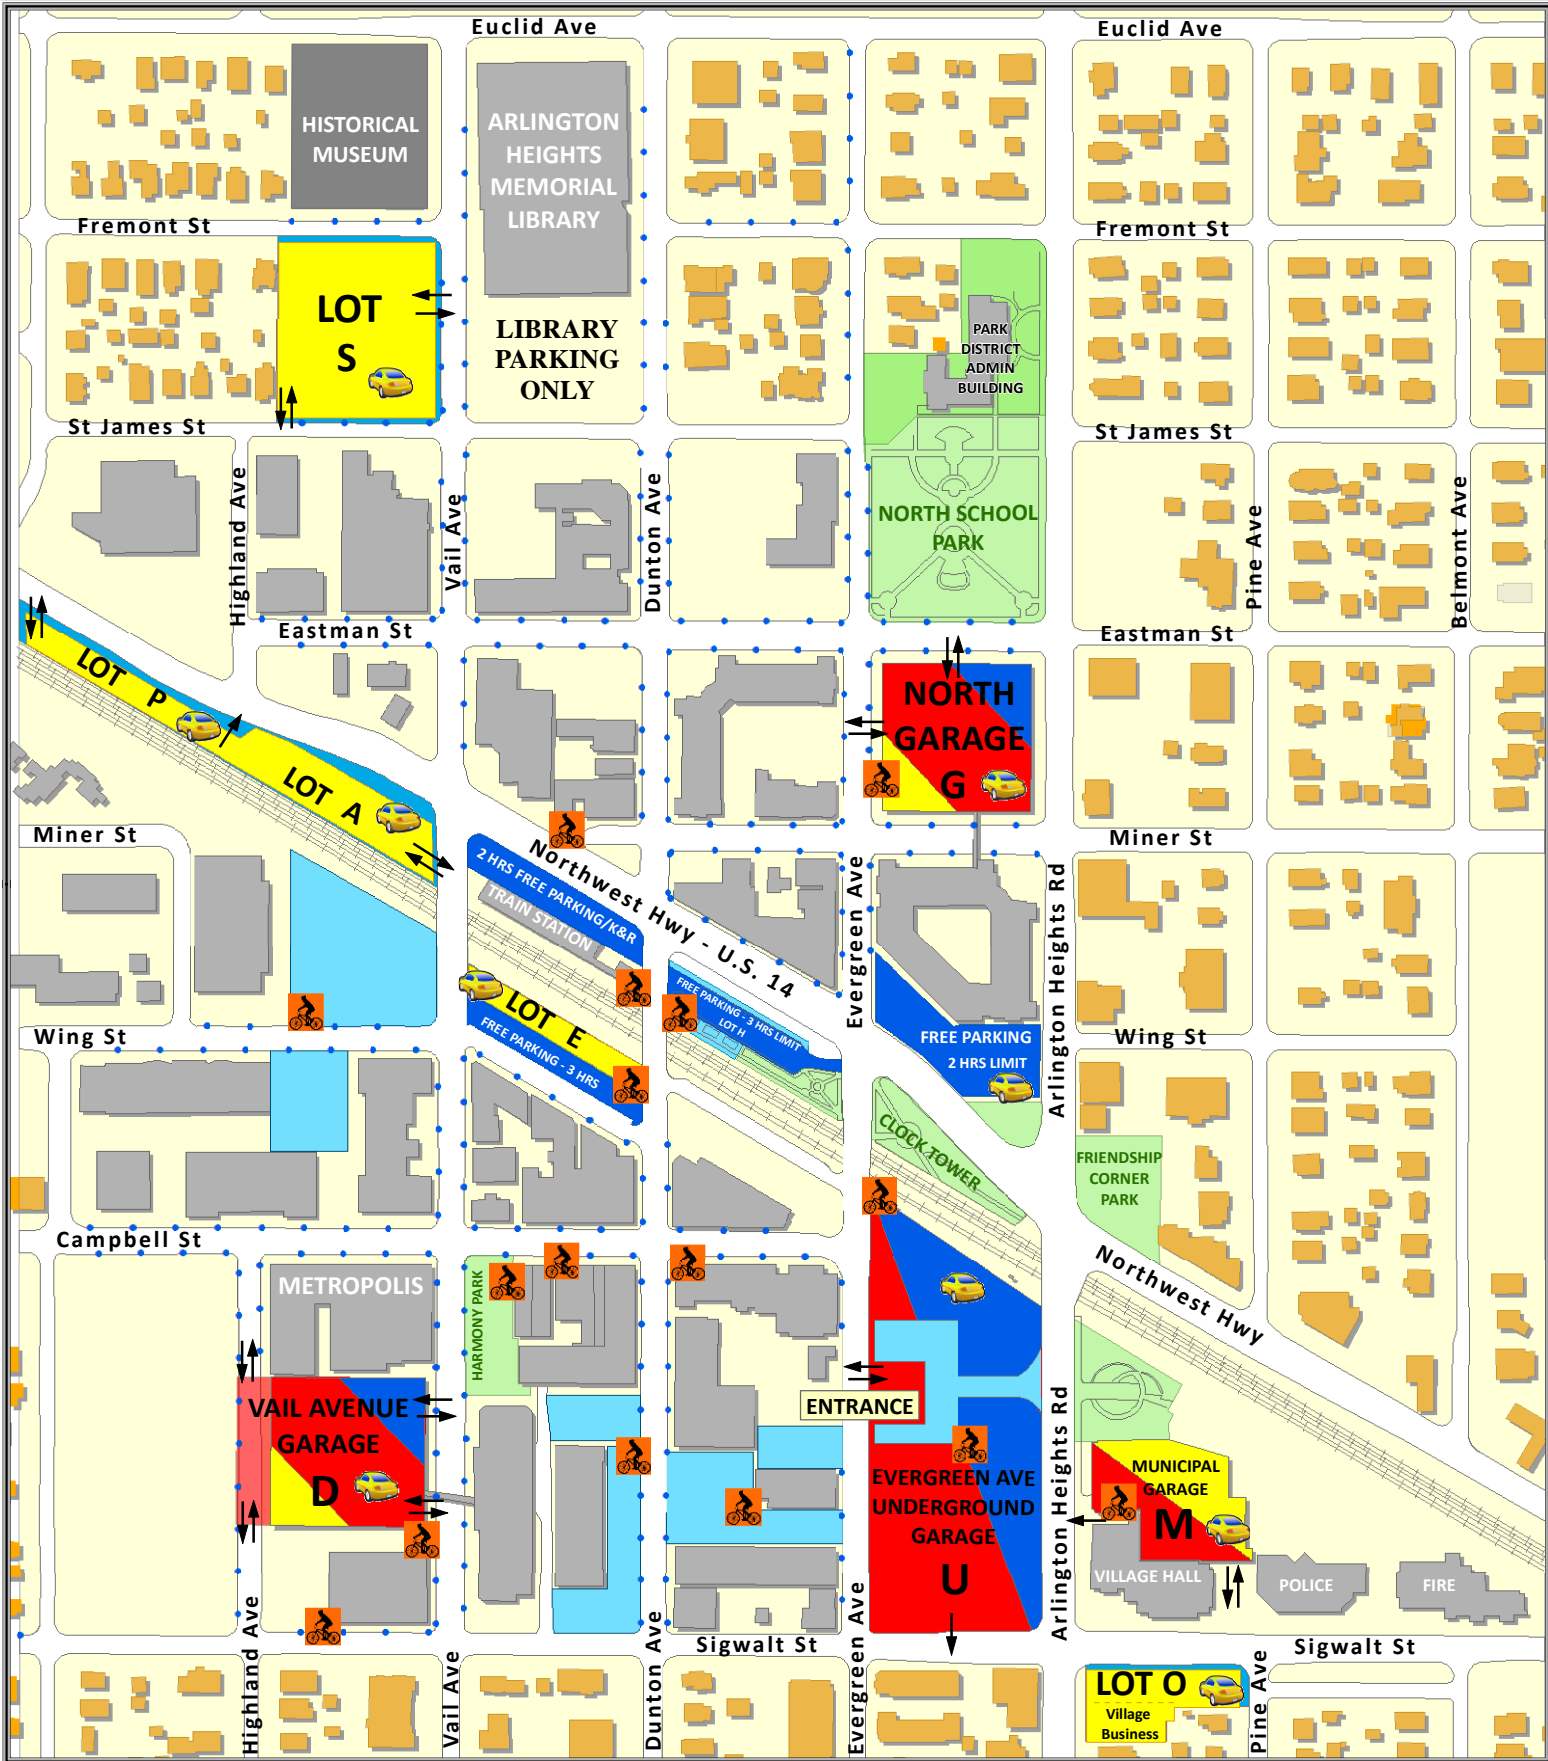

Downtown Arlington Heights

Disclaimer
 This map is for analysis purposes only. It is not intended for navigation or location of infrastructure. The reliability of this map depends on the accuracy of its underlying data sources which have not been verified. Unauthorized duplication or distribution is prohibited.

Parking Information Arlington Heights!

FREE SHORT - TERM PARKING

← Follow these signs to locate parking in Downtown Arlington Heights →

FREE SHORT - TERM PARKING

GARAGE PARKING

Follow the color-coded signs in each garage to locate Free Parking, Daily Fee, and Permit Parking spaces.
(No Back-In Parking Allowed)

Only Arlington Heights residents may park in Daily Fee Lot E
Free shopper parking also available in a portion of Lot E & O.
Payboxes are generally located on ground level at the exit closest to the train station.

ON-STREET PARKING

All on-street curb parking spaces offer two hours of free parking - from 5 a.m. to 7 p.m. NO on-street time limit after 7 p.m. to 2 a.m. Monday thru Saturday. NO time limits all day Sunday. If you need parking for more than 2 hours please use one of the garages.